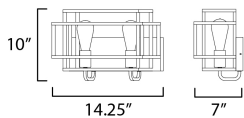

MEASUREMENTS

DIMENSION : 14.25" W x 10" H x 7" Ext
 BACK PLATE : 14.25" W x 4.75" H x 3.75" HCO
 HANGING WEIGHT : 4.41 lb

LAMPING

INPUT VOLTAGE : 120V
 BULB : 2 x 60W Incandescent E26 Medium , 120W Total
 BULB INCLUDED : (Not Included)
 DIMMABLE : Yes
 LIGHTING_DIRECTION : Up/Down